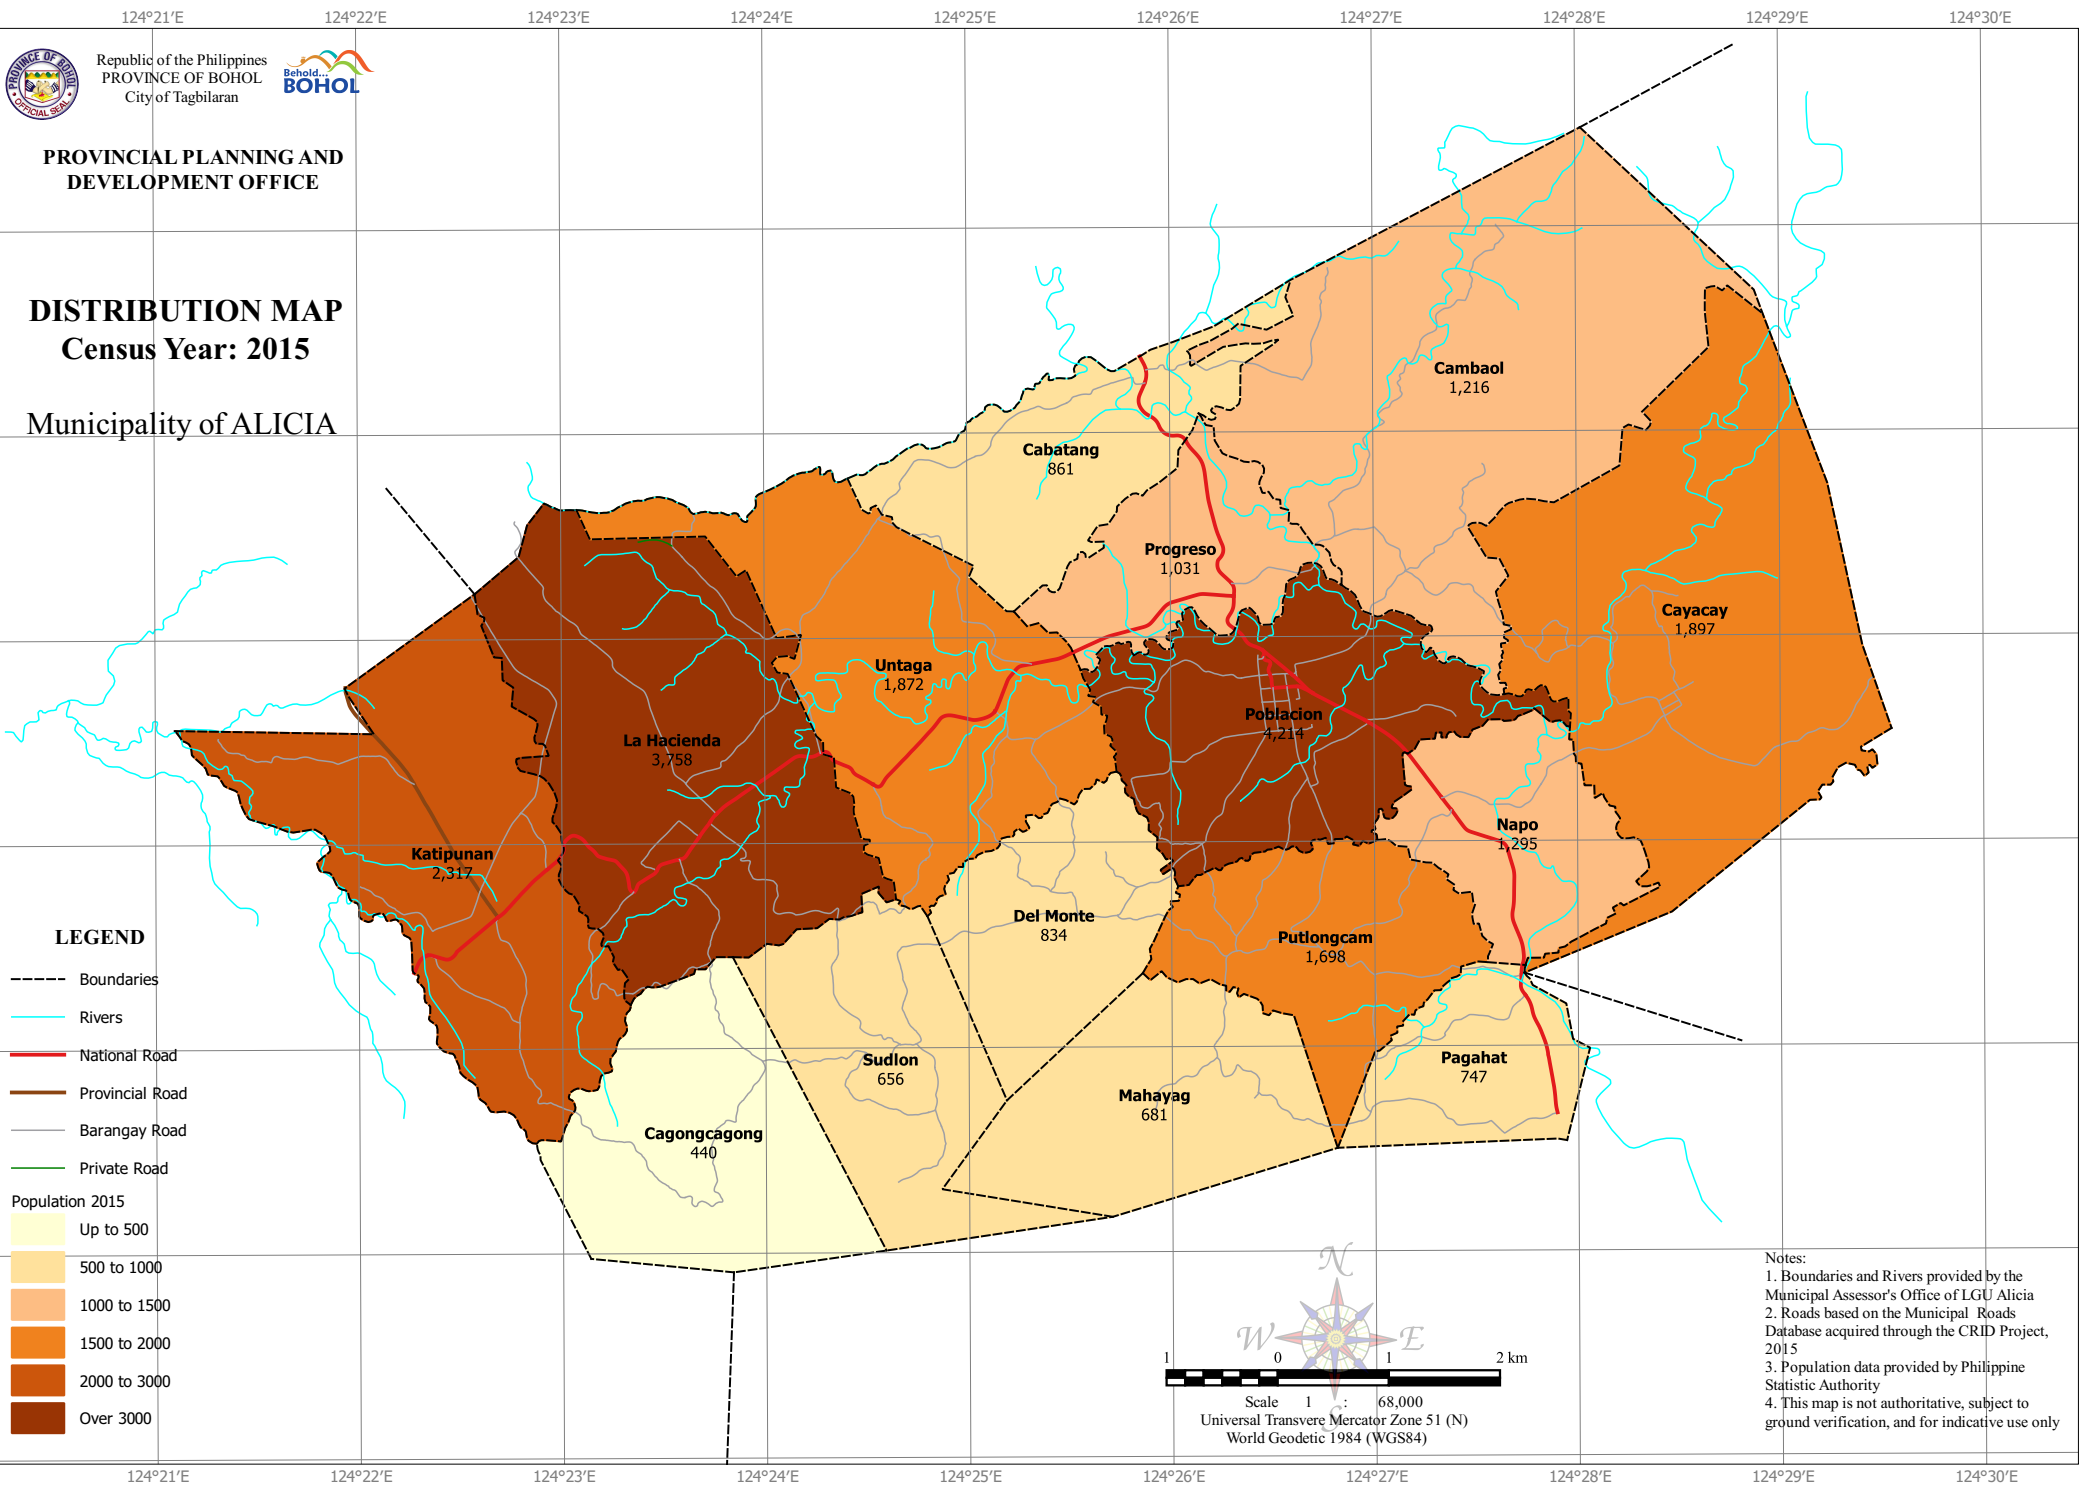

PROVINCIAL PLANNING AND
 DEVELOPMENT OFFICE

DISTRIBUTION MAP
Census Year: 2015

Municipality of ALICIA

LEGEND

- Boundaries
- Rivers
- National Road
- Provincial Road
- Barangay Road
- Private Road

- Population 2015
- Up to 500
 - 500 to 1000
 - 1000 to 1500
 - 1500 to 2000
 - 2000 to 3000
 - Over 3000

Notes:
 1. Boundaries and Rivers provided by the Municipal Assessor's Office of LGU Alicia
 2. Roads based on the Municipal Roads Database acquired through the CRID Project, 2015
 3. Population data provided by Philippine Statistic Authority
 4. This map is not authoritative, subject to ground verification, and for indicative use only